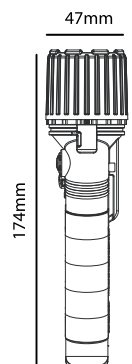

PRODUCT CODE
SF-7