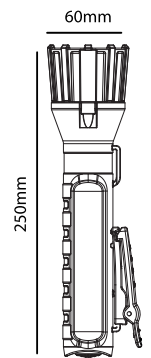

PRODUCT CODE
DF104-2W