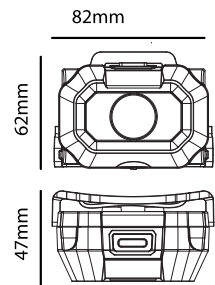

PRODUCT CODE
DS-14

143
g